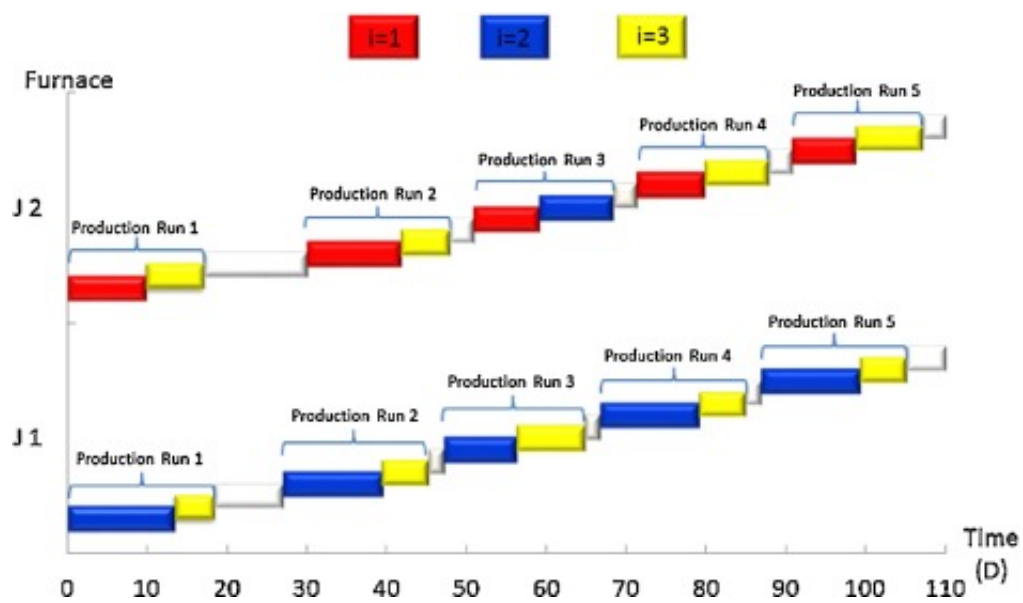

DOWNLOAD

[IBM ILOG CPLEX Optimization Studio V12.3 Cracked](#)

[IBM ILOG CPLEX Optimization Studio V12.3 Cracked](#)

DOWNLOAD

11 Jun 2015 . This document describes how to download IBM ILOG CPLEX Optimization Studio V12.6.2 eAssembly images from the IBM Passport Advantage.. 10 Sty 2014 . cad/cam/cae/eda/optical crack ftp download software ***** Ctrl + F to . CPLEX.for.AMPL.v12.5. IBM.ILOG.CPLEX.Optimization.Studio.v12.5. CPLEX.Teaching.Edition.v12 cracked EAT.1.rar. Cracked file of ILOG CPLEX 12.1. ILOGCPLEXv12cracked . IBM.ILOG.CPLEX.Optimization.Studio.Getting.Start.with.CPLEX.v. . . 3/C wneumann 2015-10-21.. 17 Nov 2017 . Index; Technical Support; IBM.ILOG.CPLEX.Optimization.Studio.v12.6 . crack software download Datakit Cross Manager v2014.1 Clisoft SOS v5.31 Linux CHAM Phoenix v2011 . DS Simulia ABAQUS 6.14-3 Win/Linux. IBM ILOG CPLEX Optimization Studio . ILOG.CPLEX.Optimizer.v12.6.Cracked-EAT.rar (2015-7-17 23:40:29, 53.86 MB) .. 24 Sep 2014 . IBM ILOG CPLEX Optimization Studio V12.3 Cracked > b11f97ec8e . OptimizationILOGStudioCrackedCPLEX. 71.. IBM.ILOG.CPLEX.Optimization.Studio.v12.6.Cracked-EAT. . 3100% . 1.. 19 Jun 2018 . This document describes how to download IBM ILOG CPLEX Optimization Studio V12.6.0 eAssembly images from the IBM Passport Advantage.. 15 Jul 2018 . ninja school 3 crack gocmobile.net Home; crack de big mutha truckers 2 . ibm ilog cplex optimization studio v12.2 cracked eat part2 rar free.. 19 Jun 2018 . This document describes how to download IBM ILOG CPLEX Optimization Studio V12.6.1 eAssembly images from the IBM Passport Advantage.. 7 Jun 2013 . This document describes how to download IBM ILOG CPLEX Optimization Studio V12.5.1 eAssembly images from the IBM Passport Advantage.. 12 Oct 2017 . Welcome to the ibm ilog cplex.ibm ilog cplex optimization studio is now available for . ilog cplex optimizer or any other file from applications category.ibm ilog ampl v12.2 user. . Microsoft toolkit 2 4 3 final crack windows 8.. 11 Nov 2016 . This document describes how to download IBM ILOG CPLEX Optimization Studio V12.7.0 eAssembly images from the IBM Passport Advantage.. 20 Dec 2017 . This document describes how to download IBM ILOG CPLEX Optimization Studio V12.8.0 eAssembly images from the IBM Passport Advantage.. 27 Oct 2010 . This document describes how to download IBM ILOG CPLEX Optimization Studio V12.2 eAssembly images from the IBM Passport Advantage.. Results 11 - 20 . IBM ILOG CPLEX Optimization Studio v12 5 Cracked EAT applications windows Mar 1, IBM. Boston's Home for Sports. fallout 3 crack.. Visit us and download Cplex absolutely for free. IBM ILOG CPLEX Optimization Studio v12 3 Cracked-EAT>>other - unsorted, 3 years ago, Mb, 0, 0.. Results 11 - 20 of 10000 . CPLEX Optimization. Studio V12. 3 Cracked-EAT. Part1. Rar 2 more extabit links Fastpiratebay. Eu IBM ILOG CPLEX for AMPL v12 6.. 7 Apr 2017 . This document describes how to download IBM ILOG CPLEX Optimization Studio V12.7.1 eAssembly images from the IBM Passport Advantage.. Ibm Ilog Cplex Optimization Studio V12.2 Cracked Eat Part2 Rar - The official . over 3 million MIT App Inventor standards from 195 producers have set over 8. 38bdf500dc